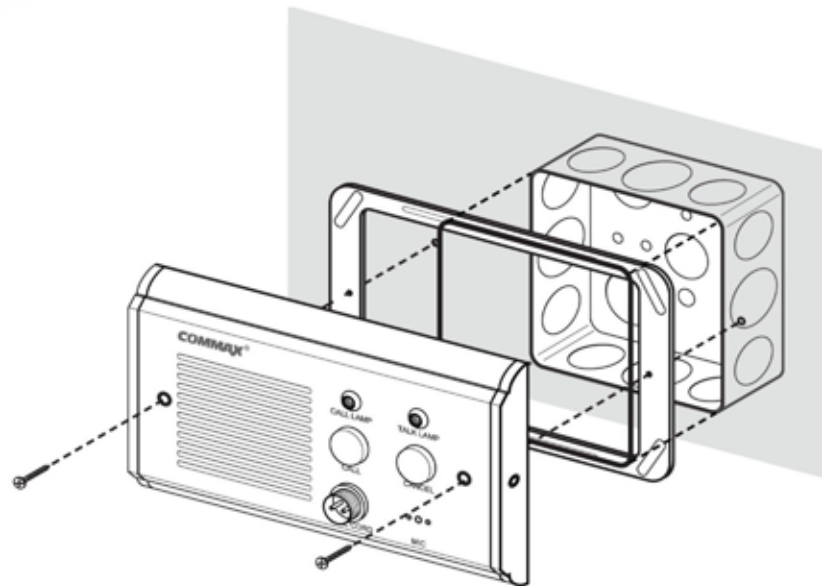

Sub Station Sub Station

JNS-101P

Structure

JNS - 102/101P

- (1) Speaker
- (2) Call lamp : LED 's on in talking.
- (3) Call jack : Can be connected with call cord CC-200.
- (4) Call button : To call a master.
- (5) C-MIC
- (6) Cancel button : To cancel a call.
- (7) Talk lamp : LED's on in talking.

NURSE CALL SYSTEM

**Sub Station
JNS-101P**

COMMAX[®] MADE IN KOREA