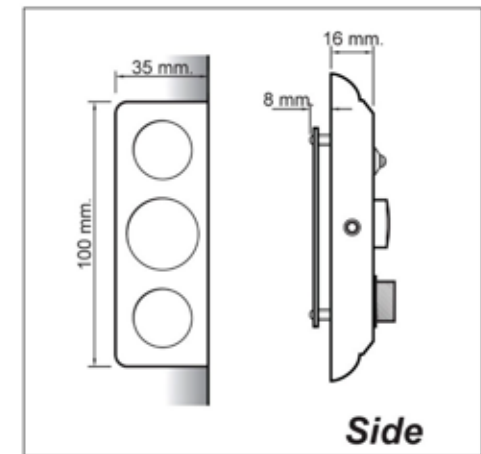

Sub Station Sub Station

JNS-101P

Structure

JNS - 102/101P

- (1) Speaker
- (2) Call lamp : LED 's on in talking.
- (3) Call jack : Can be connected with call cord CC-200.
- (4) Call button : To call a master.
- (5) C-MIC
- (6) Cancel button : To cancel a call.
- (7) Talk lamp : LED's on in talking.