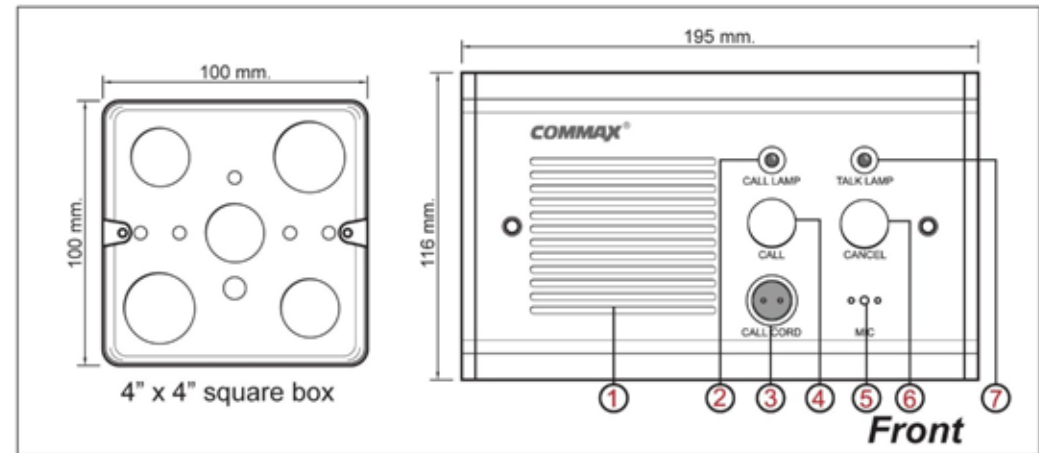

Sub Station Sub Station

JNS-101P

Structure

JNS - 102/101P

- (1) Speaker
- (2) Call lamp : LED 's on in talking.
- (3) Call jack : Can be connected with call cord CC-200.
- (4) Call button : To call a master.
- (5) C-MIC
- (6) Cancel button : To cancel a call.
- (7) Talk lamp : LED's on in talking.